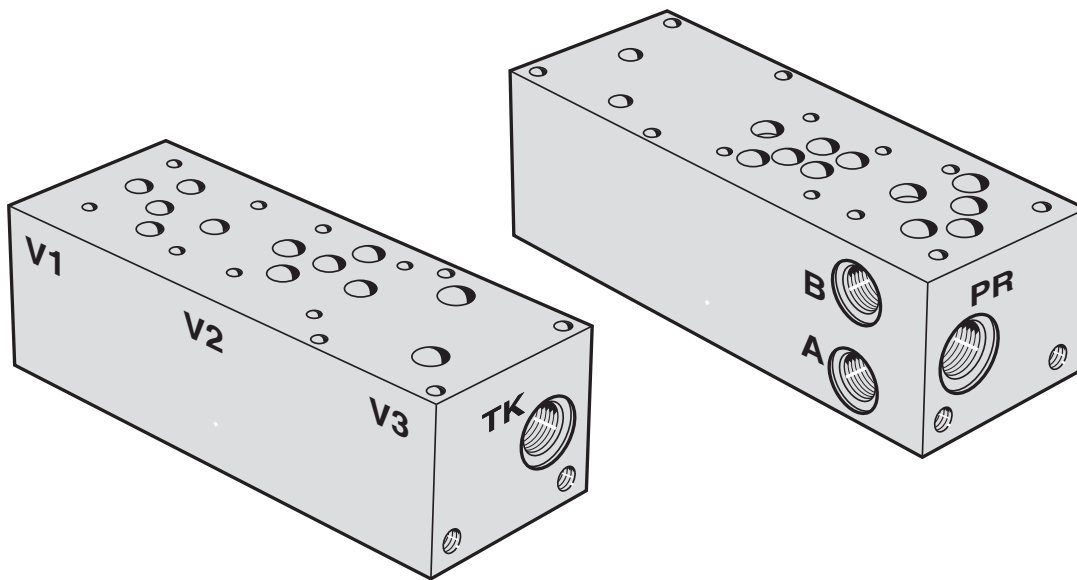

INDEX:

- 63 D05 Tank Line Feed Control Manifold**
- 64 D05 Feed Control Manifold - Cylinder Port Meter Out and Meter In**
- 65 D05 Solenoid Activated Regeneration Module**

3

MAGNALOY IC MANIFOLD PART NUMBER BREAKDOWN