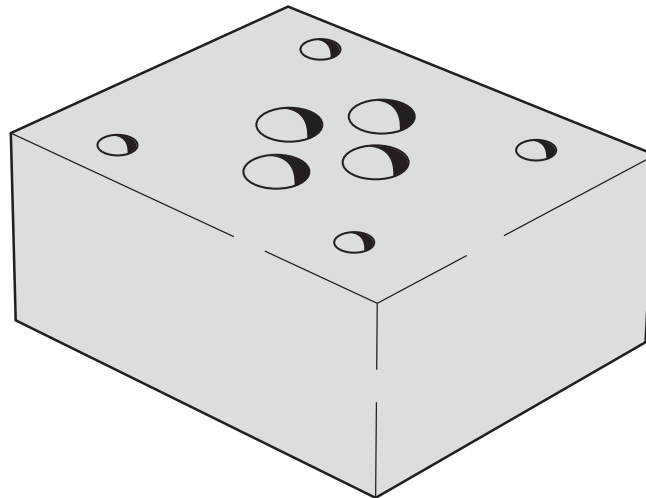

INDEX		Part Number	
Pilot Adaptors		Aluminum	Ductile/Steel
88	For Use with NFPA D05 Valves	MA-A05ZZ-PA-ZZ-0	MA-A05ZZ-PA-ZZ-0
Unloading (Venting) Module		Aluminum	Ductile/Steel
89	For Use with NFPA D05 Valves	MA-A05ZZ-UM-ZZ-0	MA-S05ZZ-UM-ZZ-0
Orifice Plates		Aluminum	Ductile/Steel
90	For Use with NFPA D03 Valves	MA-A03ZZ-OP-ZZ-0	MA-S03ZZ-OP-ZZ-0
91	For Use with NFPA D05 Valves	MA-A05ZZ-OP-ZZ-0	MA-S05ZZ-OP-ZZ-0
Tapping Plates		Aluminum	Ductile/Steel
92	For Use with NFPA D03 Valves	MA-A03__-TP-__-1	MA-S03__-TP-__-1
93	For Use with NFPA D05 Valves	MA-A05__-TP-__-1	MA-S05__-TP-__-1
94	For Use with NFPA D08 Valves	MA-A08__-TP-__-1	MA-S08__-TP-__-1

MAGNALOY MANIFOLD ACCESSORY PART NUMBER BREAKDOWN